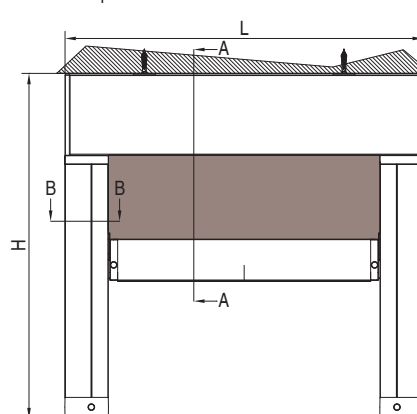

**EN** Awning with 110 cassette available in "Square" version only, with ZIP guide system and self-standing cassette. Suitable for installations on window frames, both wall and niche mounted. Thanks to the tightening system it works also on inclined position. With motor only.

Quadro  
Square

## MONTAGGIO PARETE - WALL INSTALLATION

QUADRO - SQUARE  
A-A

vista posteriore - rear view

vista dall'alto - top view

guida a nicchia - niche guide  
B-B

guida a parete - wall guide  
B-B

## MONTAGGIO SOFFITTO - CEILING INSTALLATION

QUADRO - SQUARE  
A-A

vista posteriore - rear view

vista dall'alto - top view

guida a nicchia - niche guide  
B-B

guida a parete - wall guide  
B-B