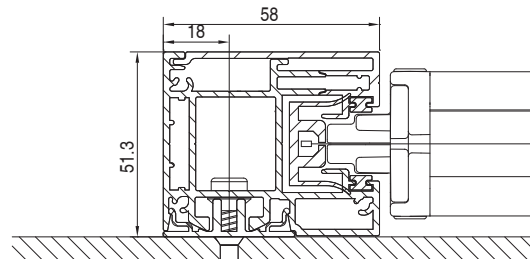

**EN** Awning with 110 cassette available in "Square" version only, with ZIP guide system and self-standing cassette. Suitable for installations on window frames, both wall and niche mounted. Thanks to the tightening system it works also on inclined position. With motor only.

## MONTAGGIO PARETE - WALL INSTALLATION

QUADRO - SQUARE  
A-A

vista posteriore - rear view

vista dall'alto - top view

guida a nicchia - niche guide  
B-B

guida a parete - wall guide  
B-B

## MONTAGGIO SOFFITTO - CEILING INSTALLATION

QUADRO - SQUARE  
A-A

vista posteriore - rear view

vista dall'alto - top view

guida a nicchia - niche guide  
B-B

guida a parete - wall guide  
B-B