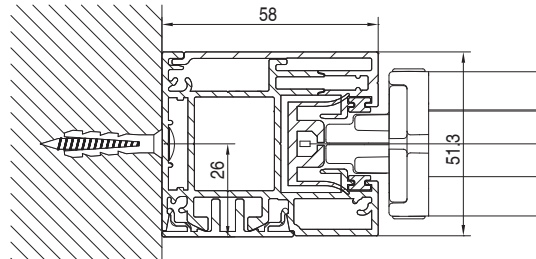

**EN** Awning with 110 cassette available in "Square" version only, with ZIP guide system and self-standing cassette. Suitable for installations on window frames, both wall and niche mounted. Thanks to the tightening system it works also on inclined position. With motor only.

## MONTAGGIO PARETE - WALL INSTALLATION

QUADRO - SQUARE  
A-A

vista posteriore - rear view

vista dall'alto - top view

guida a nicchia - niche guide  
B-B

guida a parete - wall guide  
B-B

## MONTAGGIO SOFFITTO - CEILING INSTALLATION

QUADRO - SQUARE  
A-A

vista posteriore - rear view

vista dall'alto - top view

guida a nicchia - niche guide  
B-B

guida a parete - wall guide  
B-B