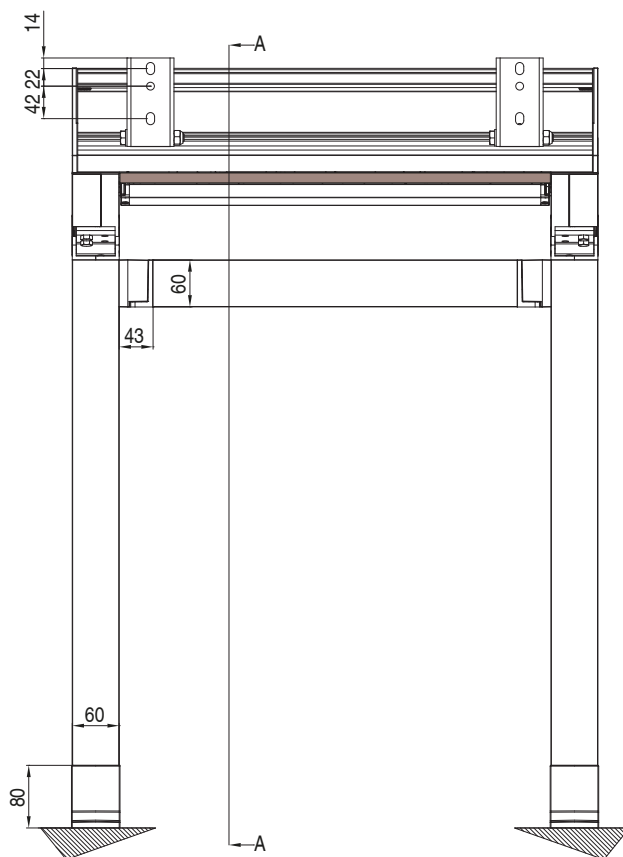

**EN** Awning with 110 cassette available in "Square" version only, with ZIP guide system. Thanks to the tightening system is suitable to cover patios, verandas and penthouses; it can be installed both on wall and ceiling; on the front side it rests on two columns strengthen by a transverse profile. With motor only

## MONTAGGIO PARETE - WALL INSTALLATION

vista dal basso - bottom view

guida - guide  
B-B

QUADRO - SQUARE  
A-A

vista posteriore - rear view

Screeny 110  
GPZ Tens